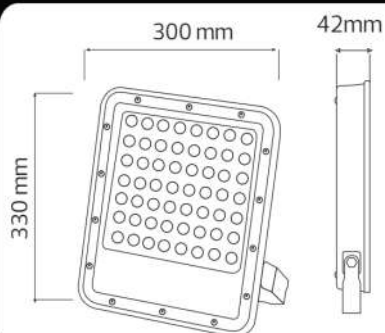

Technical Drawing

Features

- High Lumen and CRI, Good quality & Constant Current driver.
- High heat dissipation, low carbon and environmental protection.
- SMD LED Lamp Base.
- Very low energy consumption.